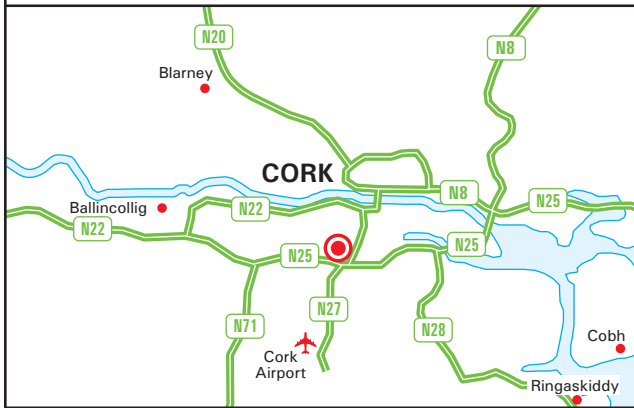

**Unit 8 & 9
South Ring West Business Park
Tramore Road
Cork**

**Tel: + 353 (0) 21 431 0520
Fax: + 353 (0) 21 431 0519**

From Waterford

- Follow the N25 towards Cork passing Dungarven, Youghal and Midleton on route.
- As you approach Cork at the junction with the N8 take the slip road exit to pass through the Jack Lynch Tunnel, remaining on the N25 South City Ring.
- Continue to the Kinsale Road Roundabout junction with the N27 (keeping to the City Centre lane).
- At the roundabout take the third exit onto Kinsale Road.
- Turn left onto Tramore Road passing Musgrave Park on the right.
- Take the first turning on the left hand side.
- We are situated on the left hand side.

From N8/Dublin

- Follow the M8 towards Cork, join the N8.
- At the roundabout junction with the N25 continue ahead to pass through the Jack Lynch Tunnel, on the N25 South City Ring.
- Continue to the Kinsale Road Roundabout junction with the N27 (keeping to the City Centre lane).
- At the roundabout take the third exit onto Kinsale Road.
- Turn left onto Tramore Road passing Musgrave Park on the right.
- Take the first turning on the left hand side.
- We are situated on the left hand side.